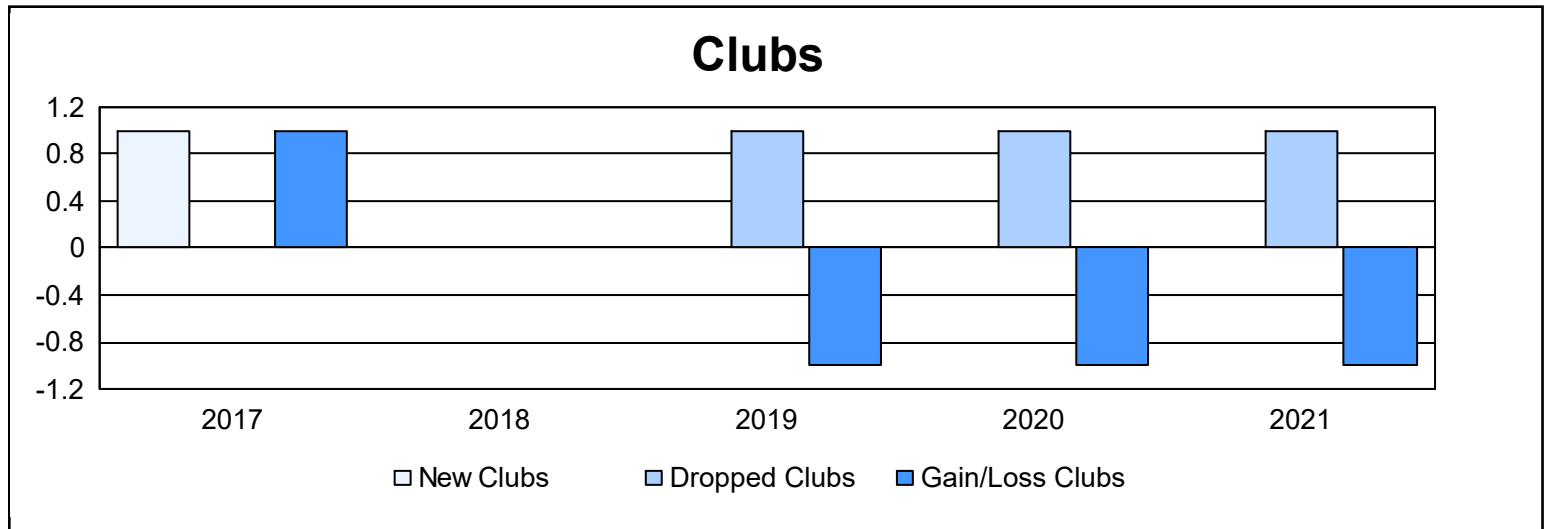

Year	New Clubs	Dropped Clubs	Gain/ Loss Clubs	New Members	Charter Members	Reinstate Members	Transfer Members	Total Member Added	Total Members Dropped	Gain/ Loss Members
2016-2017	1	0	1	73	22	1	6	102	99	3
2017-2018	0	0	0	78	0	3	8	89	94	-5
2018-2019	0	1	-1	78	0	2	7	87	119	-32
2019-2020	0	1	-1	70	0	1	2	73	112	-39
2020-2021	0	1	-1	40	0	2	6	48	87	-39
<b>Average</b>	<b>0</b>	<b>1</b>	<b>0</b>	<b>68</b>	<b>4</b>	<b>2</b>	<b>6</b>	<b>80</b>	<b>102</b>	<b>-22</b>

### Membership Composition June 2021 Cumulative