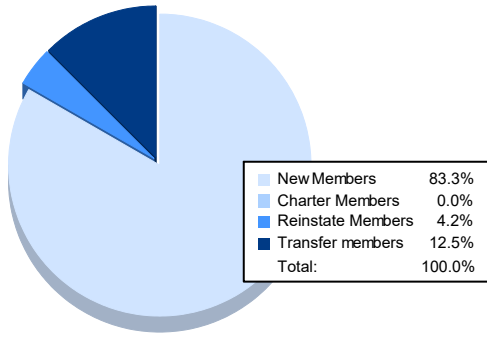

Year	New Clubs	Dropped Clubs	Gain/ Loss Clubs	New Members	Charter Members	Reinstate Members	Transfer Members	Total Member Added	Total Members Dropped	Gain/ Loss Members
2016-2017	1	0	1	73	22	1	6	102	99	3
2017-2018	0	0	0	78	0	3	8	89	94	-5
2018-2019	0	1	-1	78	0	2	7	87	119	-32
2019-2020	0	1	-1	70	0	1	2	73	112	-39
2020-2021	0	1	-1	40	0	2	6	48	87	-39
<b>Average</b>	<b>0</b>	<b>1</b>	<b>0</b>	<b>68</b>	<b>4</b>	<b>2</b>	<b>6</b>	<b>80</b>	<b>102</b>	<b>-22</b>

### Membership Composition June 2021 Cumulative