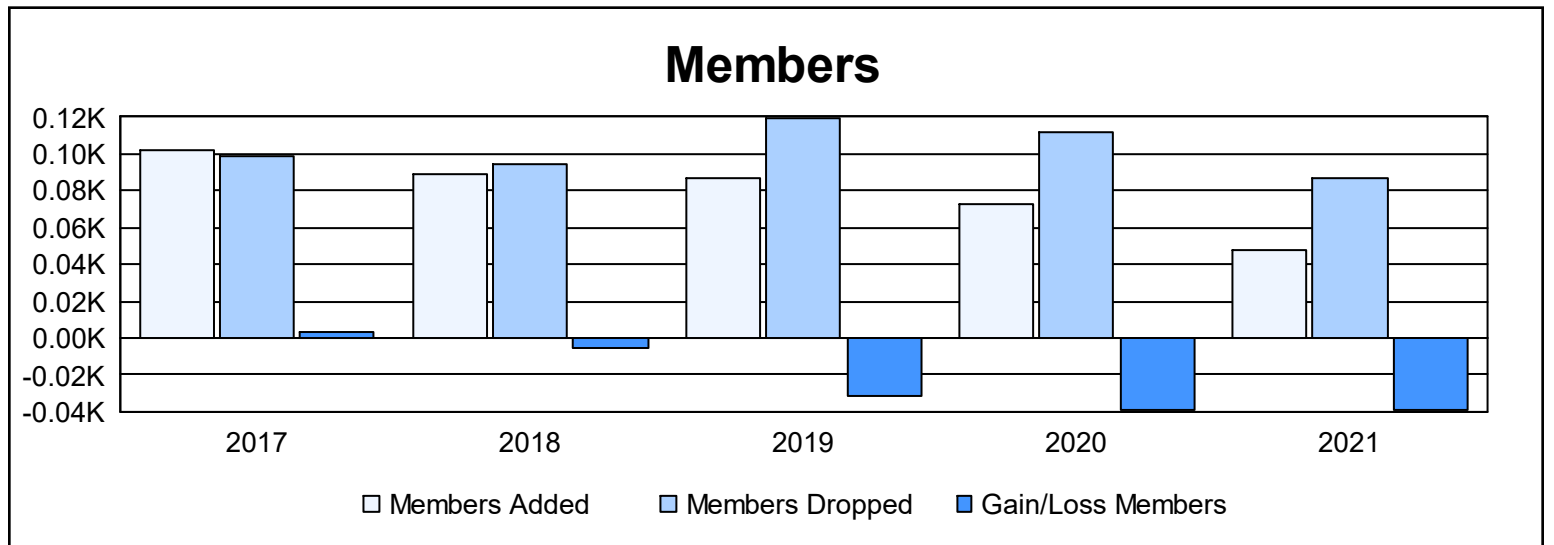

Year	New Clubs	Dropped Clubs	Gain/ Loss Clubs	New Members	Charter Members	Reinstate Members	Transfer Members	Total Member Added	Total Members Dropped	Gain/ Loss Members
2016-2017	1	0	1	73	22	1	6	102	99	3
2017-2018	0	0	0	78	0	3	8	89	94	-5
2018-2019	0	1	-1	78	0	2	7	87	119	-32
2019-2020	0	1	-1	70	0	1	2	73	112	-39
2020-2021	0	1	-1	40	0	2	6	48	87	-39
<b>Average</b>	<b>0</b>	<b>1</b>	<b>0</b>	<b>68</b>	<b>4</b>	<b>2</b>	<b>6</b>	<b>80</b>	<b>102</b>	<b>-22</b>

### Membership Composition June 2021 Cumulative